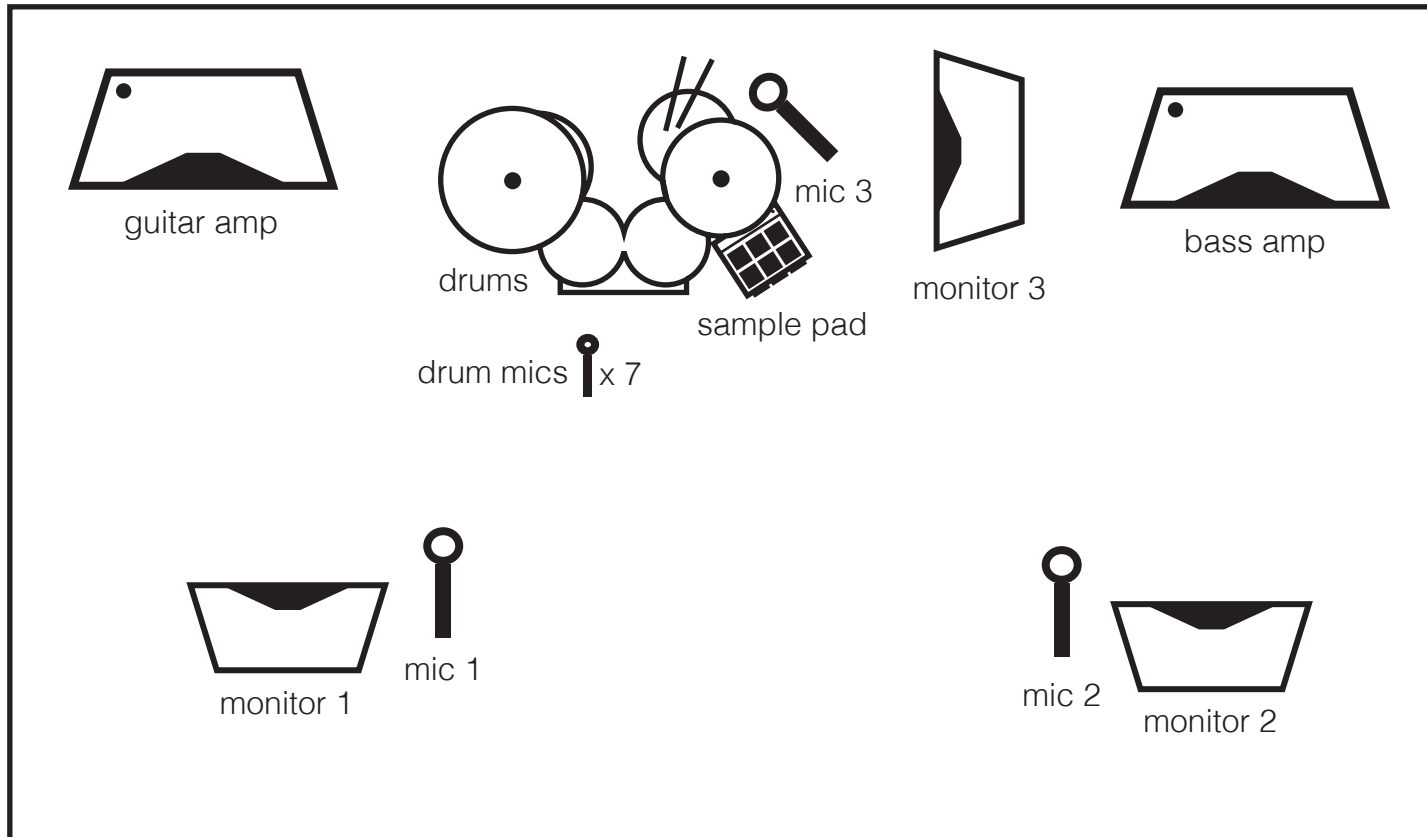

PRaiseHEAD THE HERO

Stageplan

Description

Guitar amp

- Vox vt-50 Valvetronix combo, 50W

Bass amp

- Hartke cabinet, 350W
- Eden Nemesis NA-320 top, 320W

Drums

- cymbals (hihat, ride, china, 2x crash)
- drums (kick, snare, floor tom, 1x tom)

Drum mics

- kick
- snare
- floor tom
- tom
- hihat
- 2x overheads

Mics

- mic 1, lead vocals
- mic 2 & 3, backing vocals

Sample pad

- Roland SPD-S (2x jack)

venue provides

we provide